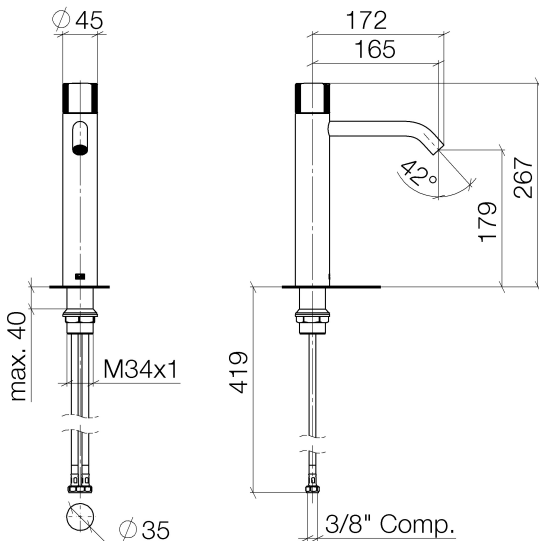

Sink - Meta

META PURE Single-lever lavatory mixer with extended shank without drain - polished chrome

Article number: 33 539 664-00 0010

- 6-1/2" Projection
- Progressive temperature cartridge
- Rigid spout
- Round aerated stream
- Total height 10-1/2"
- Height to aerator/spout outlet 7"
- 1-3/8" hole diameter
- 2 x pressure hose with 3/8" compression fitting
- Water flow rate limited to max. 1.2 gpm
- lead-free
- For combination with vessel sinks.

polished chrome

Dimensional drawing

Sink - Meta

META PURE Single-lever lavatory mixer with extended shank without drain - polished chrome

Article number: 33 539 664-00 0010

All dimensions in mm / inch = mm x 0,0394

Flow rate chart

Sink - Meta

META PURE Single-lever lavatory mixer with extended shank without drain - polished chrome

Article number: 33 539 664-00 0010

Other surface finishes

platinum matte

33 539 664-06 0010