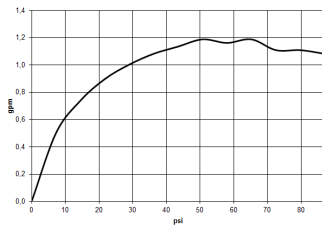

Sink - Meta

META PURE Single-lever lavatory mixer with extended shank without drain - polished chrome

Article number: 33 539 664-00 0010

- 6-1/2" Projection
- Progressive temperature cartridge
- Rigid spout
- Round aerated stream
- Total height 10-1/2"
- Height to aerator/spout outlet 7"
- 1-3/8" hole diameter
- 2 x pressure hose with 3/8" compression fitting
- Water flow rate limited to max. 1.2 gpm
- lead-free
- For combination with vessel sinks.

polished chrome

Dimensional drawing

Sink - Meta

META PURE Single-lever lavatory mixer with extended shank without drain - polished chrome

Article number: 33 539 664-00 0010

All dimensions in mm / inch = mm x 0,0394

Flow rate chart

Sink - Meta

META PURE Single-lever lavatory mixer with extended shank without drain - polished chrome

Article number: 33 539 664-00 0010

Other surface finishes

platinum matte

33 539 664-06 0010